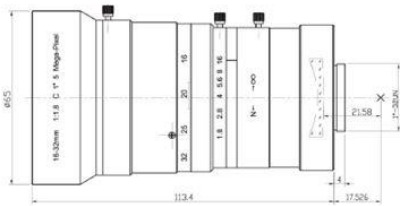

◆ 5MP 1" Manual Zoom Lens

Fixed Focal Lens C-mount 1"

Item No.	1632ZL5M
Resolution	150lp/mm (5MP)
Format	1"
Mount	C
Focal Length	16 ~ 32mm
F/No	F1.8 ~ F16
Type	Manual
Angle of View	53.2° ~ 27.5°
Distortion	± 1%
Focusing Range	∞ ~ 0.3m
Design Wavelength	400nm ~ 950nm
Filter Thread	M62 x 0.75mm
Dimension	Φ 66 x 113.65mm
Weight	619g